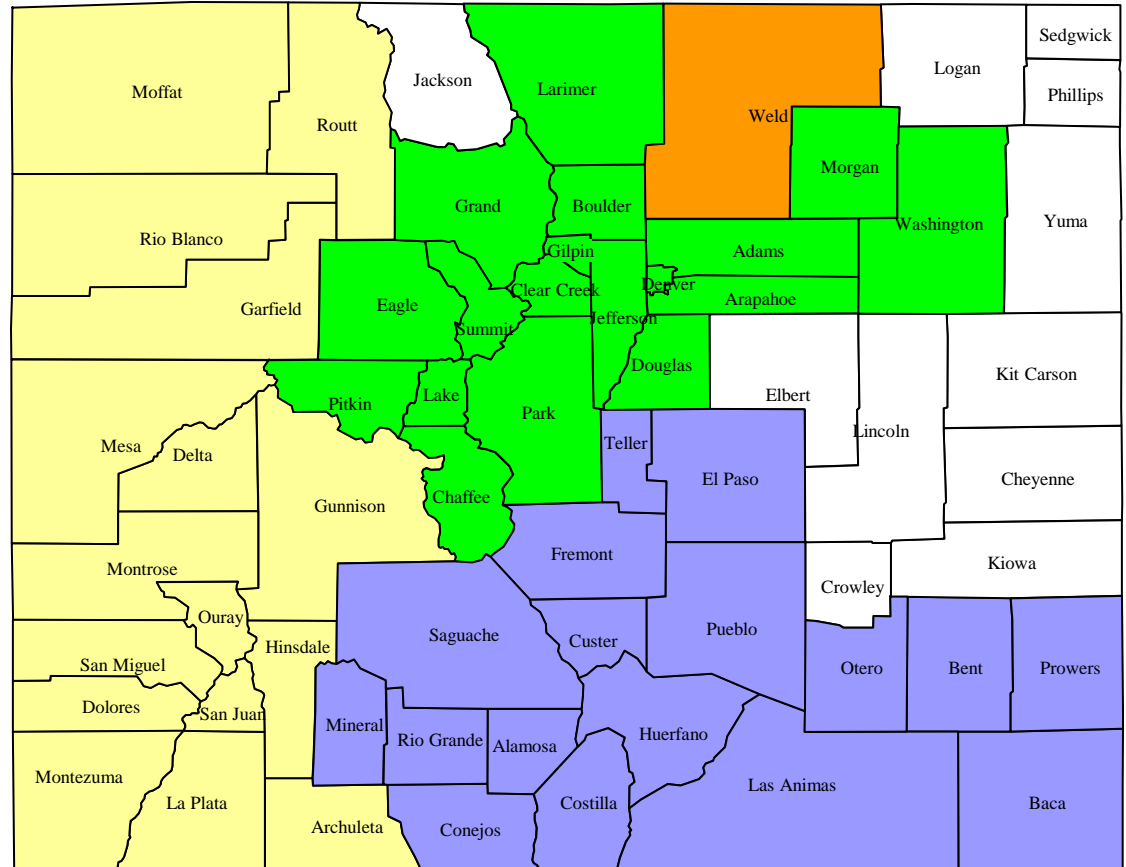

Colorado

| | |
|---|---|
| | Current Campaigns <i>4 Campaigns</i> |
|  | # 0140 CFC of the Pikes Peak Region (Alamosa, Baca, Bent, Conejos, Costilla, Custer, El Paso, Fremont, Huerfano, Las Animas, Mineral, Otero, Prowers, Pueblo, Rio Grande, Sanguache, and Teller Counties) |
|  | # 0141 Rocky Mountain CFC (Adams, Arapahoe, Boulder, Broomfield, Chaffee, Clear Creek, Denver, Douglas, Eagle, Gilpin, Grand, Jefferson, Lake, Larimer, Morgan, Park, Pitkin, Summit, and Washington Counties) |
|  | # 0145 Weld County (Weld County) |
|  | #0870 Intermountain CFC (Archuleta, Delta, Dolores, Garfield, Gunnison, Hinsdale, La Plata, Mesa, Moffat, Montezuma, Montrose, Ouray, Rio Blanco, Routt, San Juan and San Miguel Counties in Colorado. Also, see Utah, Idaho and Wyoming maps) |
|  | No Current Campaign |